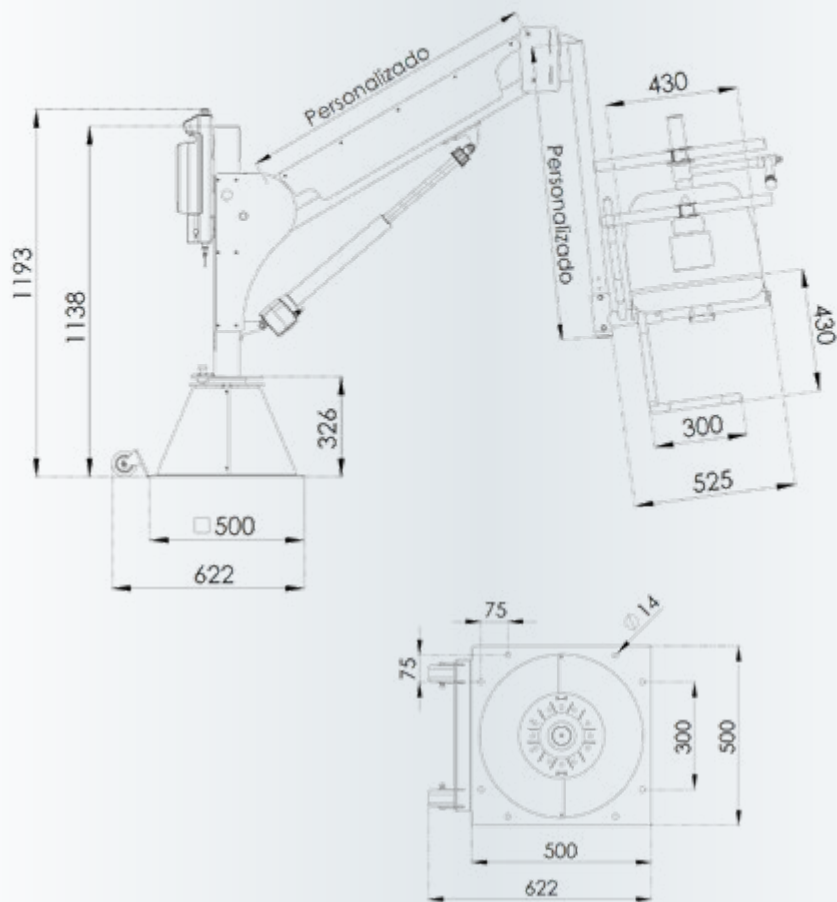

 Approx. 87 kg.

Metalu 3000

METALU 3000 is a lift which, as a general rule, allows us to clear small obstacles, such as coping stones, gutters, or small walls in its standard version.

Possibility of customised manufacture to be adapted at your pool profile.

UNITS IN MILLIMETERS [MM]

The anchor plate, made of 316 stainless steel, maintains its dimensions regardless of the pool profile.

METALU 3000 With harness hanger

Lacquered Aisi 316 stainless steel device with electric mechanism (24 V battery).