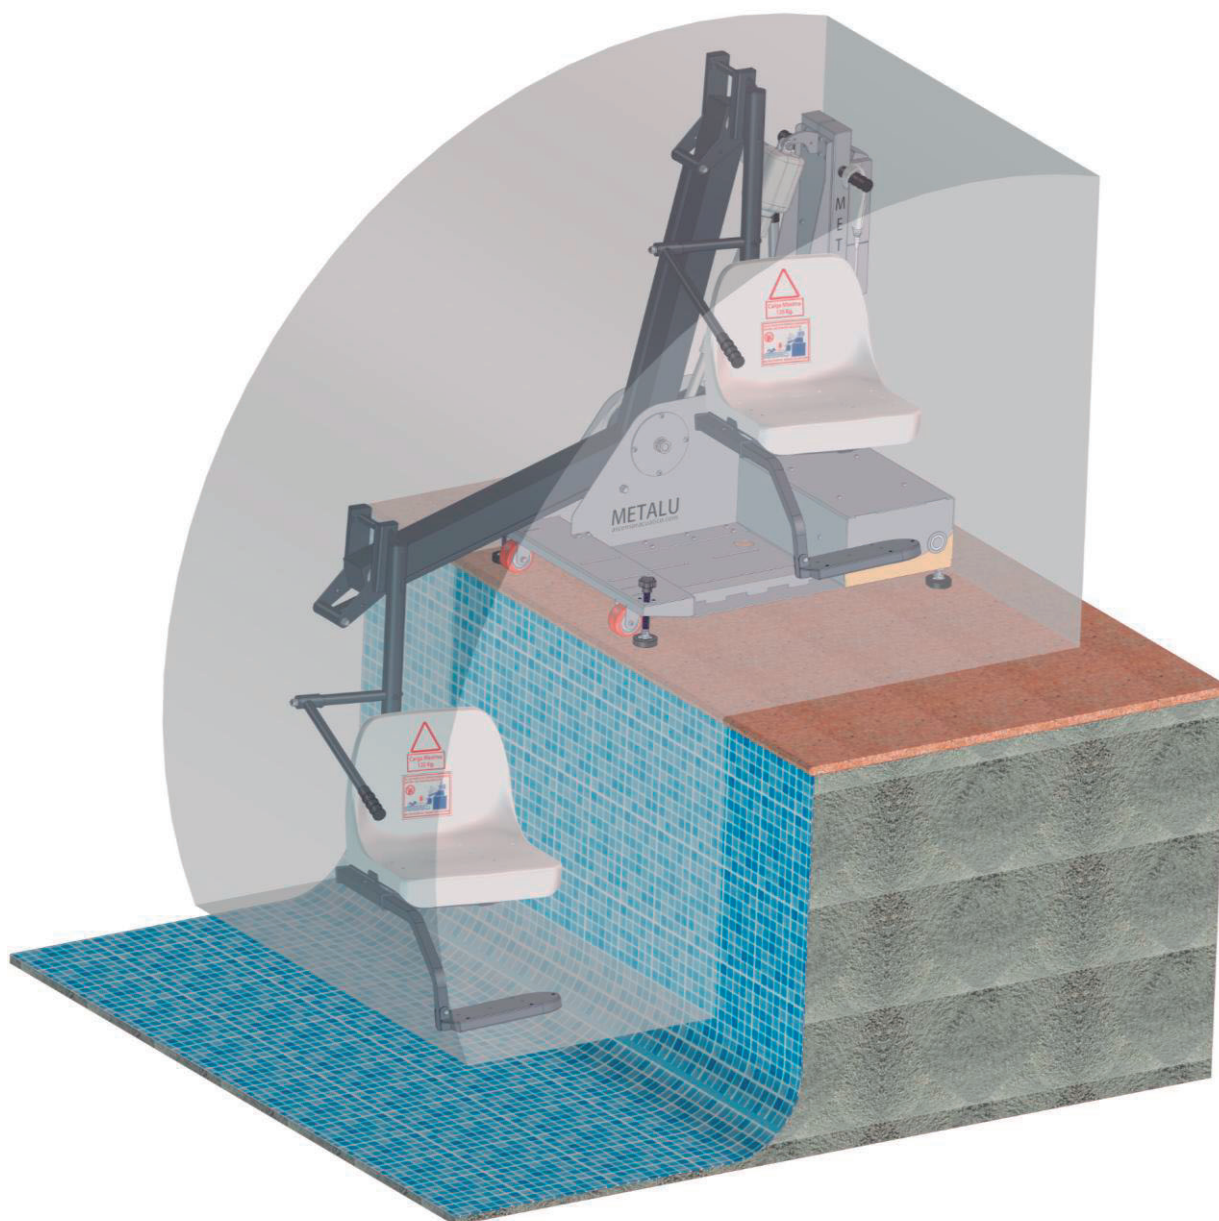

## 1. Exploded view and spare parts of the lift

The main spare parts of the lift are listed below. For the replacement of any other component, please contact METALU offices.

<b>4</b>	Seat	<b>68</b>	Control box support bracket
<b>5</b>	Seat base	<b>69</b>	Operating control unit (push-button panel)
<b>6</b>	Folding armrest	<b>70</b>	Battery charger
<b>8</b>	Folding footrest	<b>71</b>	Battery and control box cover
<b>8.1</b>	PVC base of the folding footrest	<b>72</b>	Electrical system microswitch
<b>35</b>	Seat support brackets	<b>73</b>	Front wheel
<b>43</b>	Covers for the front and rear supports	<b>74</b>	Rear wheel
<b>50</b>	Lift body	<b>75</b>	Front support knob
<b>59</b>	Actuator pin ring	<b>76</b>	Inner nut of the front support
<b>60</b>	Actuator	<b>76.1</b>	Inner support reinforcement plate
<b>61</b>	Actuator pin	<b>77</b>	Levelling element
<b>66</b>	Control box	<b>78</b>	Front and rear support leveller
<b>67</b>	Battery		

Exploded view and spare parts of the METALU S-400 lift.

## 10. Overall dimensions of the lift

The following image shows the dimensions of the METALU S-400 lift in relation to a standard pool profile, units in millimetres [mm].

\* The distance from the lift to the edge of the pool may vary between 50 mm and 120 mm; therefore, an average distance of 80 mm has been indicated. The dimensions marked with \*\* depend on this value.

\*\* These dimensions depend on the value indicated in the previous note (80 mm dimension).

In three-dimensional space, the limit positions of the lift are shown in the following image.

*Three-dimensional space dimensions of the S-400 lift.*