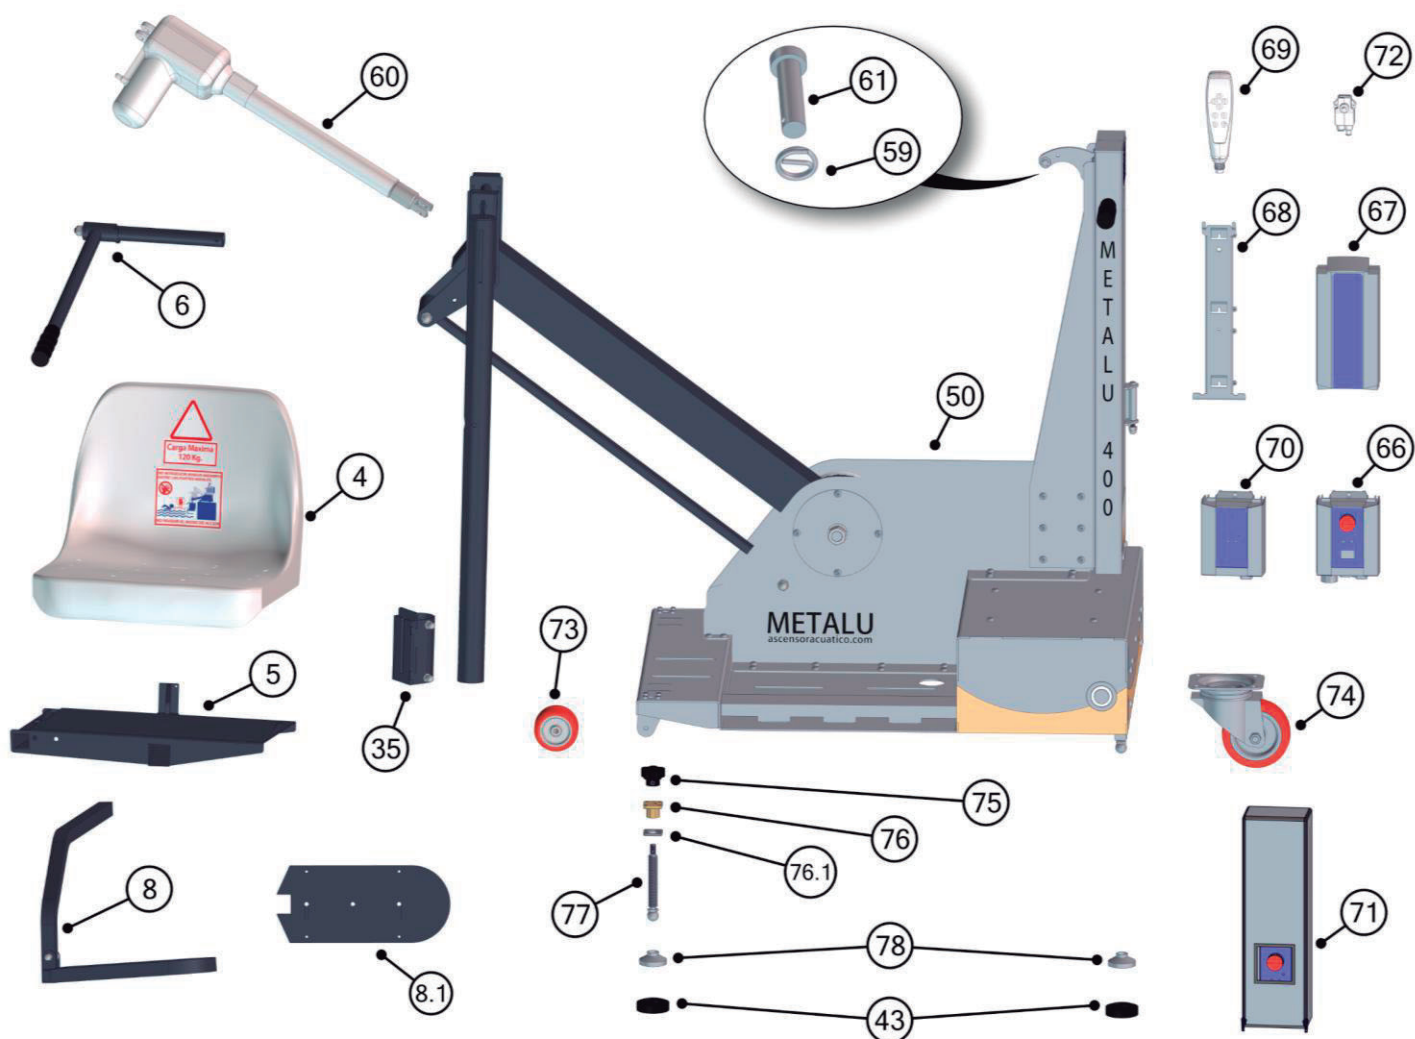

## 1. Exploded view and spare parts of the lift

The main spare parts of the lift are listed below. For the replacement of any other component, please contact METALU offices.

<b>4</b>	Seat	<b>68</b>	Control box support bracket
<b>5</b>	Seat base	<b>69</b>	Operating control unit (push-button panel)
<b>6</b>	Folding armrest	<b>70</b>	Battery charger
<b>8</b>	Folding footrest	<b>71</b>	Battery and control box cover
<b>8.1</b>	PVC base of the folding footrest	<b>72</b>	Electrical system microswitch
<b>35</b>	Seat support brackets	<b>73</b>	Front wheel
<b>43</b>	Covers for the front and rear supports	<b>74</b>	Rear wheel
<b>50</b>	Lift body	<b>75</b>	Front support knob
<b>59</b>	Actuator pin ring	<b>76</b>	Inner nut of the front support
<b>60</b>	Actuator	<b>76.1</b>	Inner support reinforcement plate
<b>61</b>	Actuator pin	<b>77</b>	Levelling element
<b>66</b>	Control box	<b>78</b>	Front and rear support leveller
<b>67</b>	Battery		

Exploded view and spare parts of the METALU S-400 lift.

## 10. Overall dimensions of the lift

The following image shows the dimensions of the METALU S-400 lift in relation to a standard pool profile, units in millimetres [mm].

\* The distance from the lift to the edge of the pool may vary between 50 mm and 120 mm; therefore, an average distance of 80 mm has been indicated. The dimensions marked with \*\* depend on this value.

## Battery-powered pool lift model METALU S-400