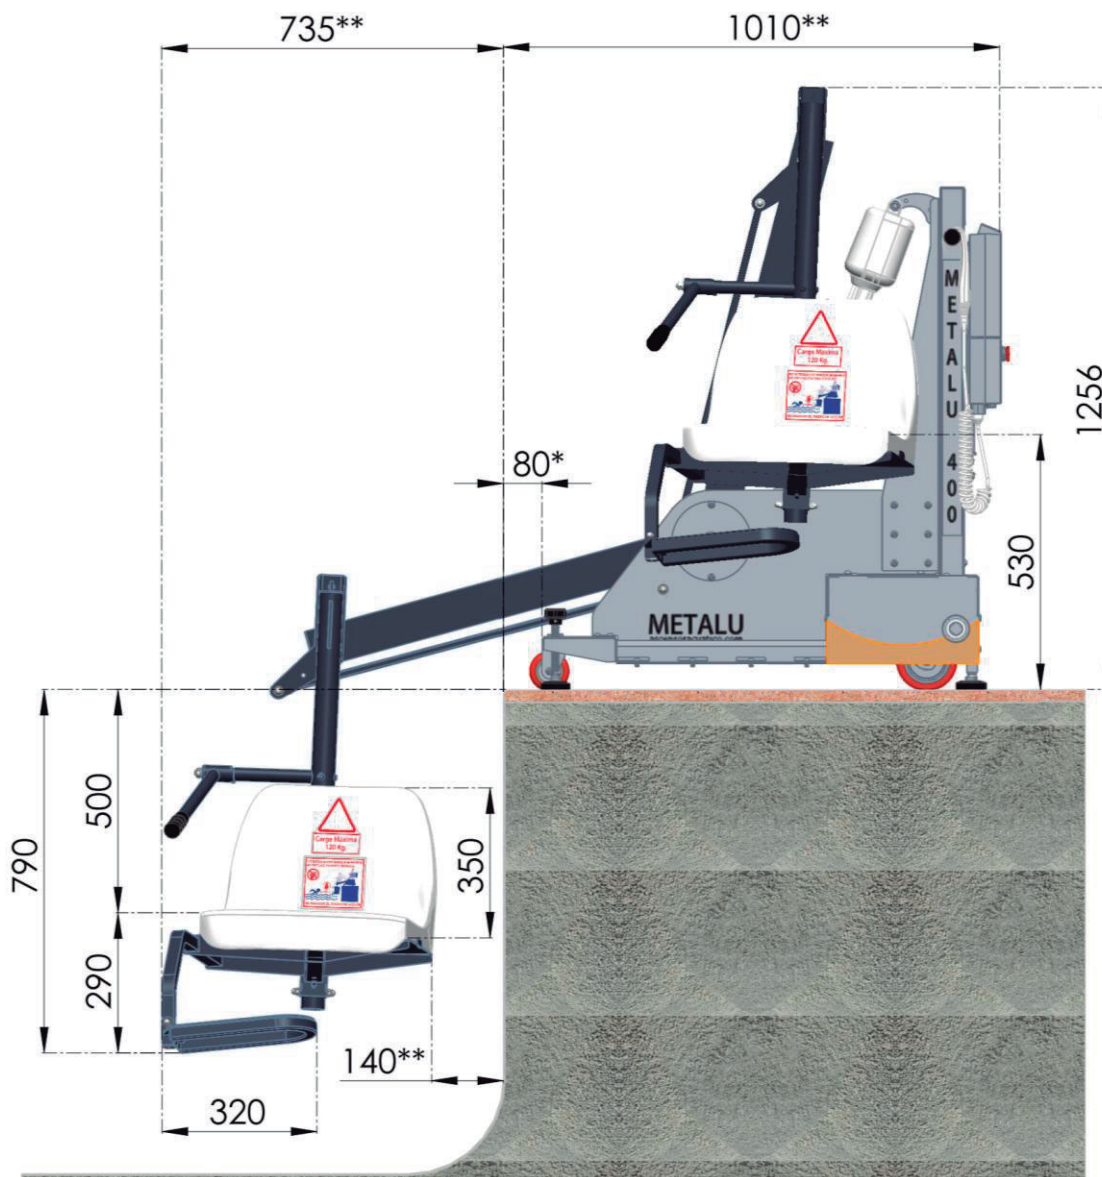

## 1. Exploded view and spare parts of the lift

The main spare parts of the lift are listed below. For the replacement of any other component, please contact METALU offices.

<b>4</b>	Seat	<b>68</b>	Control box support bracket
<b>5</b>	Seat base	<b>69</b>	Operating control unit (push-button panel)
<b>6</b>	Folding armrest	<b>70</b>	Battery charger
<b>8</b>	Folding footrest	<b>71</b>	Battery and control box cover
<b>8.1</b>	PVC base of the folding footrest	<b>72</b>	Electrical system microswitch
<b>35</b>	Seat support brackets	<b>73</b>	Front wheel
<b>43</b>	Covers for the front and rear supports	<b>74</b>	Rear wheel
<b>50</b>	Lift body	<b>75</b>	Front support knob
<b>59</b>	Actuator pin ring	<b>76</b>	Inner nut of the front support
<b>60</b>	Actuator	<b>76.1</b>	Inner support reinforcement plate
<b>61</b>	Actuator pin	<b>77</b>	Levelling element
<b>66</b>	Control box	<b>78</b>	Front and rear support leveller
<b>67</b>	Battery		

Exploded view and spare parts of the METALU S-400 lift.

## 10. Overall dimensions of the lift

The following image shows the dimensions of the METALU S-400 lift in relation to a standard pool profile, units in millimetres [mm].

\* The distance from the lift to the edge of the pool may vary between 50 mm and 120 mm; therefore, an average distance of 80 mm has been indicated. The dimensions marked with \*\* depend on this value.

\*\* These dimensions depend on the value indicated in the previous note (80 mm dimension).

In three-dimensional space, the limit positions of the lift are shown in the following image.

*Three-dimensional space dimensions of the S-400 lift.*