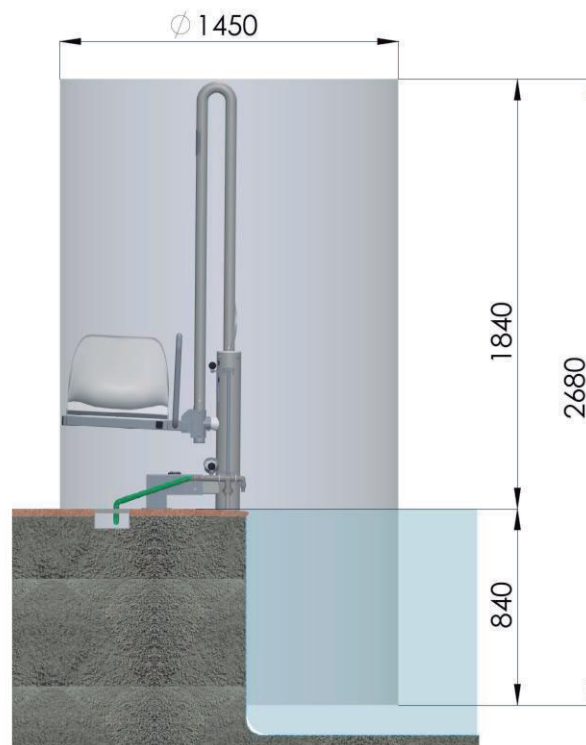

1. Exploded View and spare parts of the lift

The main spare parts of the lift are listed below. For replacement of any other component, please contact METALU offices.

1	Cylinder	24	TE fitting
2	Guide piece	26	Pressure gauge
3	Shaft	27	L-shaped piece
4	PVC seat	28	Three-way valve
5	Seat frame structure	29	Union nut
10	Seal and housing kit	30	90° elbow fitting M-F
11	Spacer	31	Spacer washers
12	Wheel	35	Seat holder
13	Wheel support	36	Anchor cap
14	Standard lower stop plate	43.1	Support foot cover
15	Anchor bushing	43.2	Levelling element
17	Handle ball	43.3	Support foot rod
18	Valve controls	46.1	Standard anchor
19	Water hose	46.2	Special 450 anchor
20	90° elbow fitting F-F	46.3	Special 600 anchor
21	Female quick connector	48	Pin
22	Male quick connector	49	Wall supports
23	Coupling sleeve	50	Bull's-eye level

Exploded view and spare parts of the lift.

11. Lift spatial dimensions

Dimensions of the lift in folded position. Units in millimetres [mm].

* Dimension dependent on the distance from the inner wall of the swimming pool to the cylinder.

Lift dimensions when positioned on a standard swimming pool profile. Units in millimetres [mm].

* Dimensions dependent on the 32 mm reference dimension, i.e. the distance from the inner wall of the swimming pool to the cylinder.

Spatial dimensions of the lift in deployed position. Units in millimetres [mm].

Dimensions of the three-dimensional space in which the lift operates (3D view).

Dimensions of the three-dimensional operating space of the lift (side view).