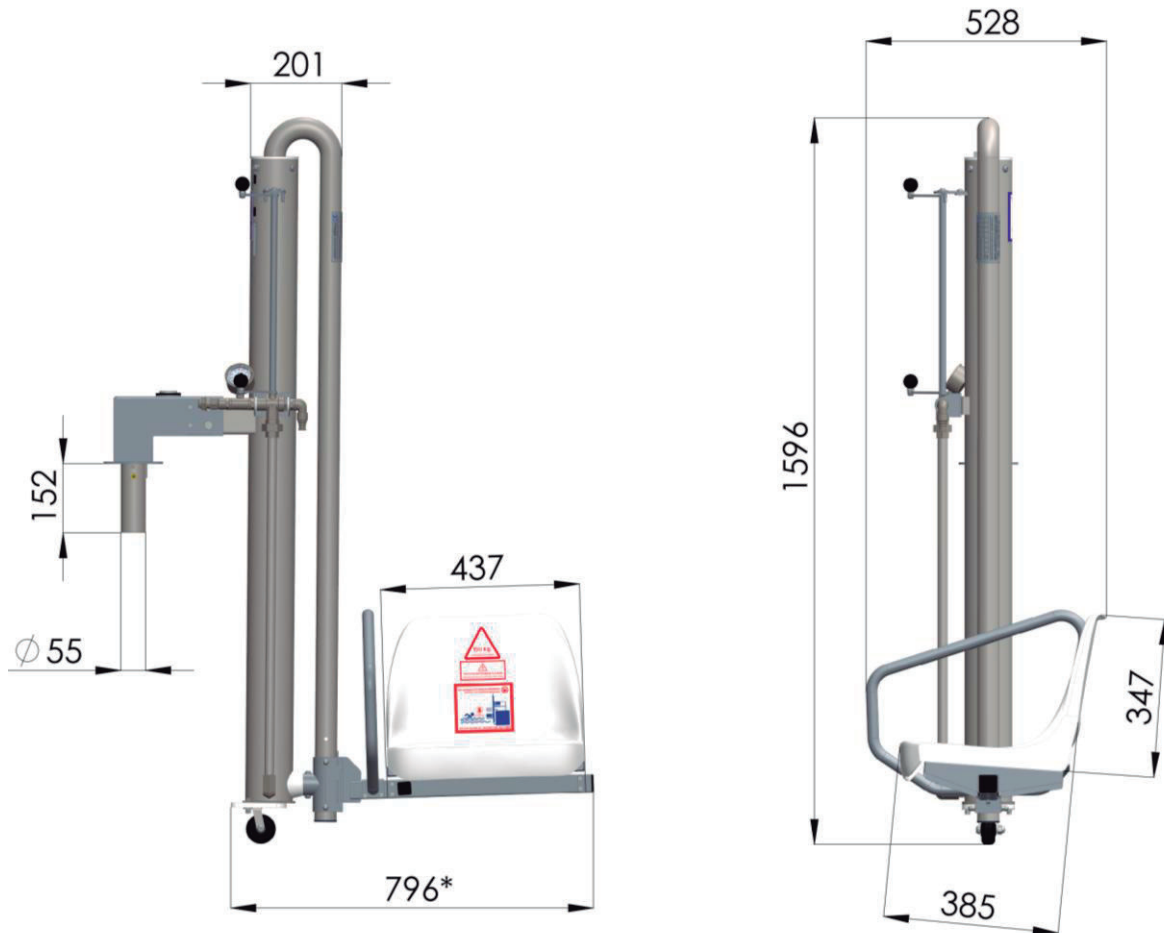

1. Exploded View and spare parts of the lift

The main spare parts of the lift are listed below. For replacement of any other component, please contact METALU offices.

1	Cylinder	24	TE fitting
2	Guide piece	26	Pressure gauge
3	Shaft	27	L-shaped piece
4	PVC seat	28	Three-way valve
5	Seat frame structure	29	Union nut
10	Seal and housing kit	30	90° elbow fitting M-F
11	Spacer	31	Spacer washers
12	Wheel	35	Seat holder
13	Wheel support	36	Anchor cap
14	Standard lower stop plate	43.1	Support foot cover
15	Anchor bushing	43.2	Levelling element
17	Handle ball	43.3	Support foot rod
18	Valve controls	46.1	Standard anchor
19	Water hose	46.2	Special 450 anchor
20	90° elbow fitting F-F	46.3	Special 600 anchor
21	Female quick connector	48	Pin
22	Male quick connector	49	Wall supports
23	Coupling sleeve	50	Bull's-eye level

Exploded view and spare parts of the lift.

11. Lift spatial dimensions

Dimensions of the lift in folded position. Units in millimetres [mm].

* Dimension dependent on the distance from the inner wall of the swimming pool to the cylinder.

Lift dimensions when positioned on a standard swimming pool profile. Units in millimetres [mm].

* Dimensions dependent on the 32 mm reference dimension, i.e. the distance from the inner wall of the swimming pool to the cylinder.

Spatial dimensions of the lift in deployed position. Units in millimetres [mm].

Dimensions of the three-dimensional space in which the lift operates (3D view).

Dimensions of the three-dimensional operating space of the lift (side view).