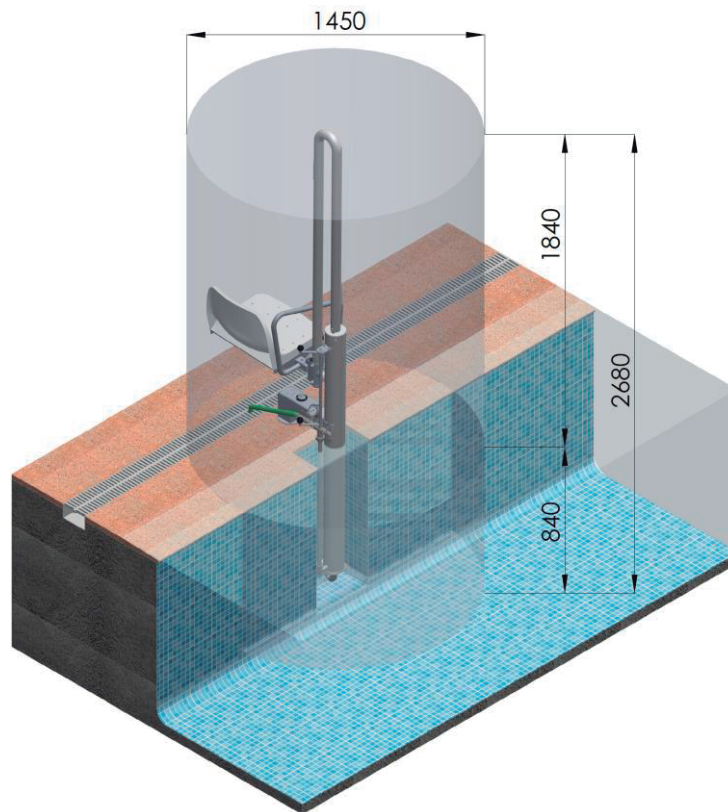

1. Exploded View and spare parts of the lift

The main spare parts of the lift are listed below. For replacement of any other component, please contact METALU offices.

1	Cylinder	24	TE fitting
2	Guide piece	26	Pressure gauge
3	Shaft	27	L-shaped piece
4	PVC seat	28	Three-way valve
5	Seat frame structure	29	Union nut
10	Seal and housing kit	30	90° elbow fitting M-F
11	Spacer	31	Spacer washers
12	Wheel	35	Seat holder
13	Wheel support	36	Anchor cap
14	Standard lower stop plate	43.1	Support foot cover
15	Anchor bushing	43.2	Levelling element
17	Handle ball	43.3	Support foot rod
18	Valve controls	46.1	Standard anchor
19	Water hose	46.2	Special 450 anchor
20	90° elbow fitting F-F	46.3	Special 600 anchor
21	Female quick connector	48	Pin
22	Male quick connector	49	Wall supports
23	Coupling sleeve	50	Bull's-eye level

Exploded view and spare parts of the lift.

11. Lift spatial dimensions

Dimensions of the lift in folded position. Units in millimetres [mm].

* Dimension dependent on the distance from the inner wall of the swimming pool to the cylinder.

Lift dimensions when positioned on a standard swimming pool profile. Units in millimetres [mm].

* Dimensions dependent on the 32 mm reference dimension, i.e. the distance from the inner wall of the swimming pool to the cylinder.

Spatial dimensions of the lift in deployed position. Units in millimetres [mm].

Dimensions of the three-dimensional space in which the lift operates (3D view).

Dimensions of the three-dimensional operating space of the lift (side view).