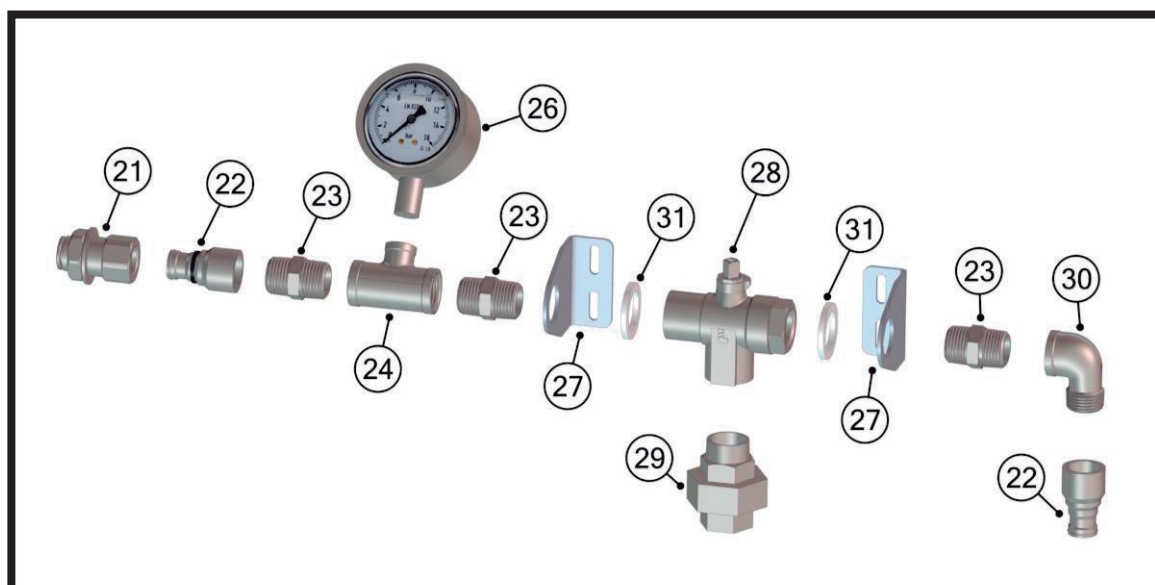

1. Exploded View and spare parts of the lift

The main spare parts of the lift are listed below. For replacement of any other component, please contact METALU offices.

1	Cylinder	24	TE fitting
2	Guide piece	26	Pressure gauge
3	Shaft	27	L-shaped piece
4	PVC seat	28	Three-way valve
5	Seat frame structure	29	Union nut
10	Seal and housing kit	30	90° elbow fitting M-F
11	Spacer	31	Spacer washers
12	Wheel	35	Seat holder
13	Wheel support	36	Anchor cap
14	Standard lower stop plate	43.1	Support foot cover
15	Anchor bushing	43.2	Levelling element
17	Handle ball	43.3	Support foot rod
18	Valve controls	46.1	Standard anchor
19	Water hose	46.2	Special 450 anchor
20	90° elbow fitting F-F	46.3	Special 600 anchor
21	Female quick connector	48	Pin
22	Male quick connector	49	Wall supports
23	Coupling sleeve	50	Bull's-eye level

Exploded view and spare parts of the lift.

11. Lift spatial dimensions

Dimensions of the lift in folded position. Units in millimetres [mm].

* Dimension dependent on the distance from the inner wall of the swimming pool to the cylinder.

Lift dimensions when positioned on a standard swimming pool profile. Units in millimetres [mm].

* Dimensions dependent on the 32 mm reference dimension, i.e. the distance from the inner wall of the swimming pool to the cylinder.

Spatial dimensions of the lift in deployed position. Units in millimetres [mm].

Dimensions of the three-dimensional space in which the lift operates (3D view).

Dimensions of the three-dimensional operating space of the lift (side view).