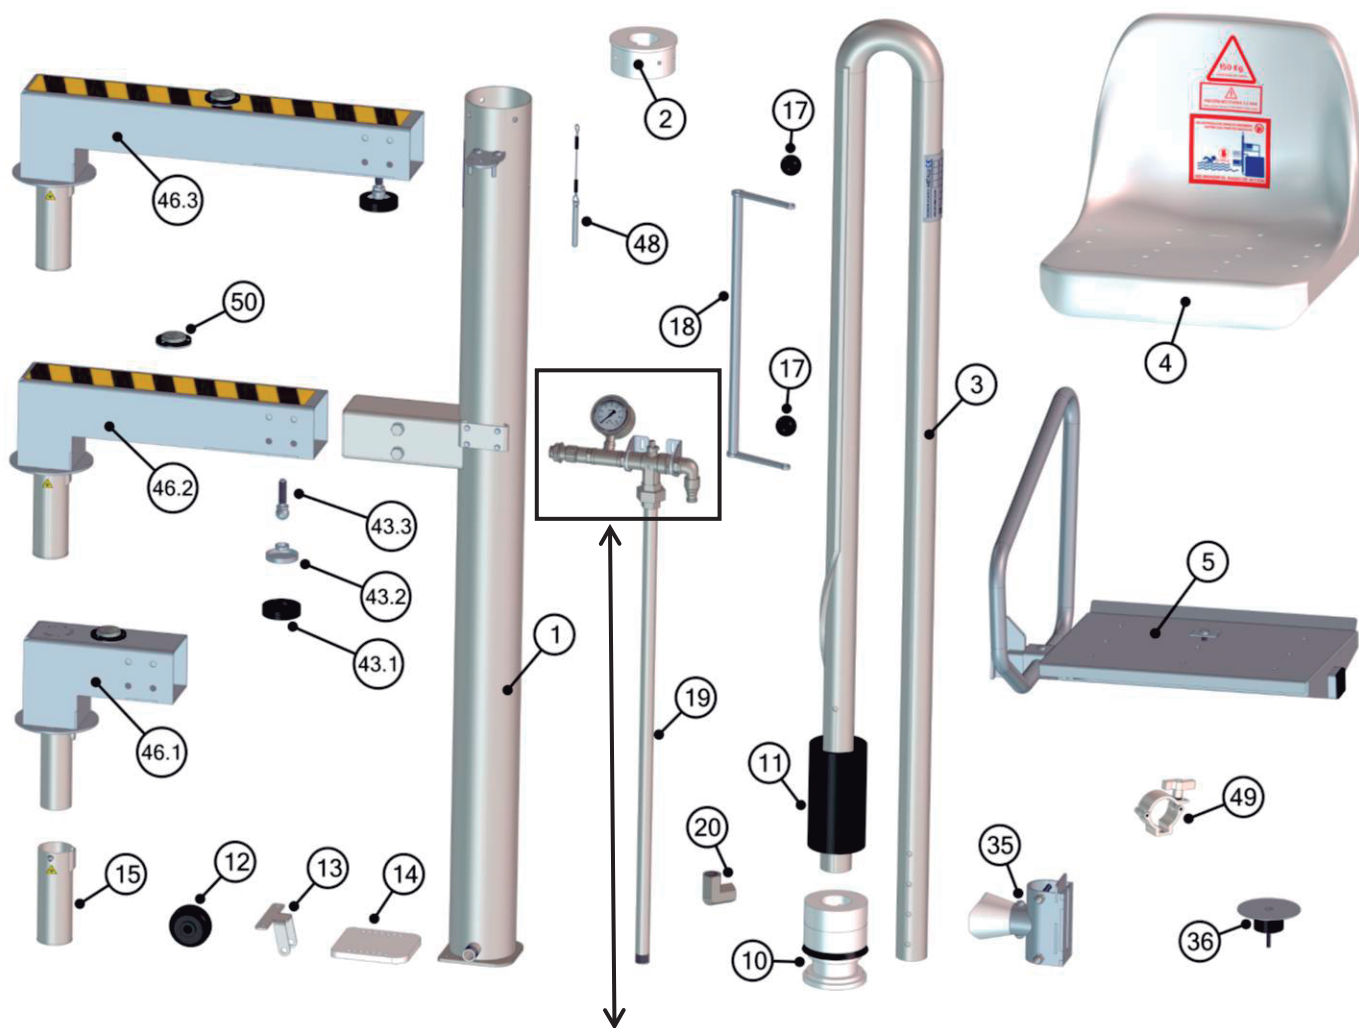

1. Exploded View and spare parts of the lift

The main spare parts of the lift are listed below. For replacement of any other component, please contact METALU offices.

1	Cylinder	24	TE fitting
2	Guide piece	26	Pressure gauge
3	Shaft	27	L-shaped piece
4	PVC seat	28	Three-way valve
5	Seat frame structure	29	Union nut
10	Seal and housing kit	30	90° elbow fitting M-F
11	Spacer	31	Spacer washers
12	Wheel	35	Seat holder
13	Wheel support	36	Anchor cap
14	Standard lower stop plate	43.1	Support foot cover
15	Anchor bushing	43.2	Levelling element
17	Handle ball	43.3	Support foot rod
18	Valve controls	46.1	Standard anchor
19	Water hose	46.2	Special 450 anchor
20	90° elbow fitting F-F	46.3	Special 600 anchor
21	Female quick connector	48	Pin
22	Male quick connector	49	Wall supports
23	Coupling sleeve	50	Bull's-eye level

Exploded view and spare parts of the lift.

11. Lift spatial dimensions

Dimensions of the lift in folded position. Units in millimetres [mm].

* Dimension dependent on the distance from the inner wall of the swimming pool to the cylinder.

Lift dimensions when positioned on a standard swimming pool profile. Units in millimetres [mm].

* Dimensions dependent on the 32 mm reference dimension, i.e. the distance from the inner wall of the swimming pool to the cylinder.

Spatial dimensions of the lift in deployed position. Units in millimetres [mm].

Dimensions of the three-dimensional space in which the lift operates (3D view).

Dimensions of the three-dimensional operating space of the lift (side view).