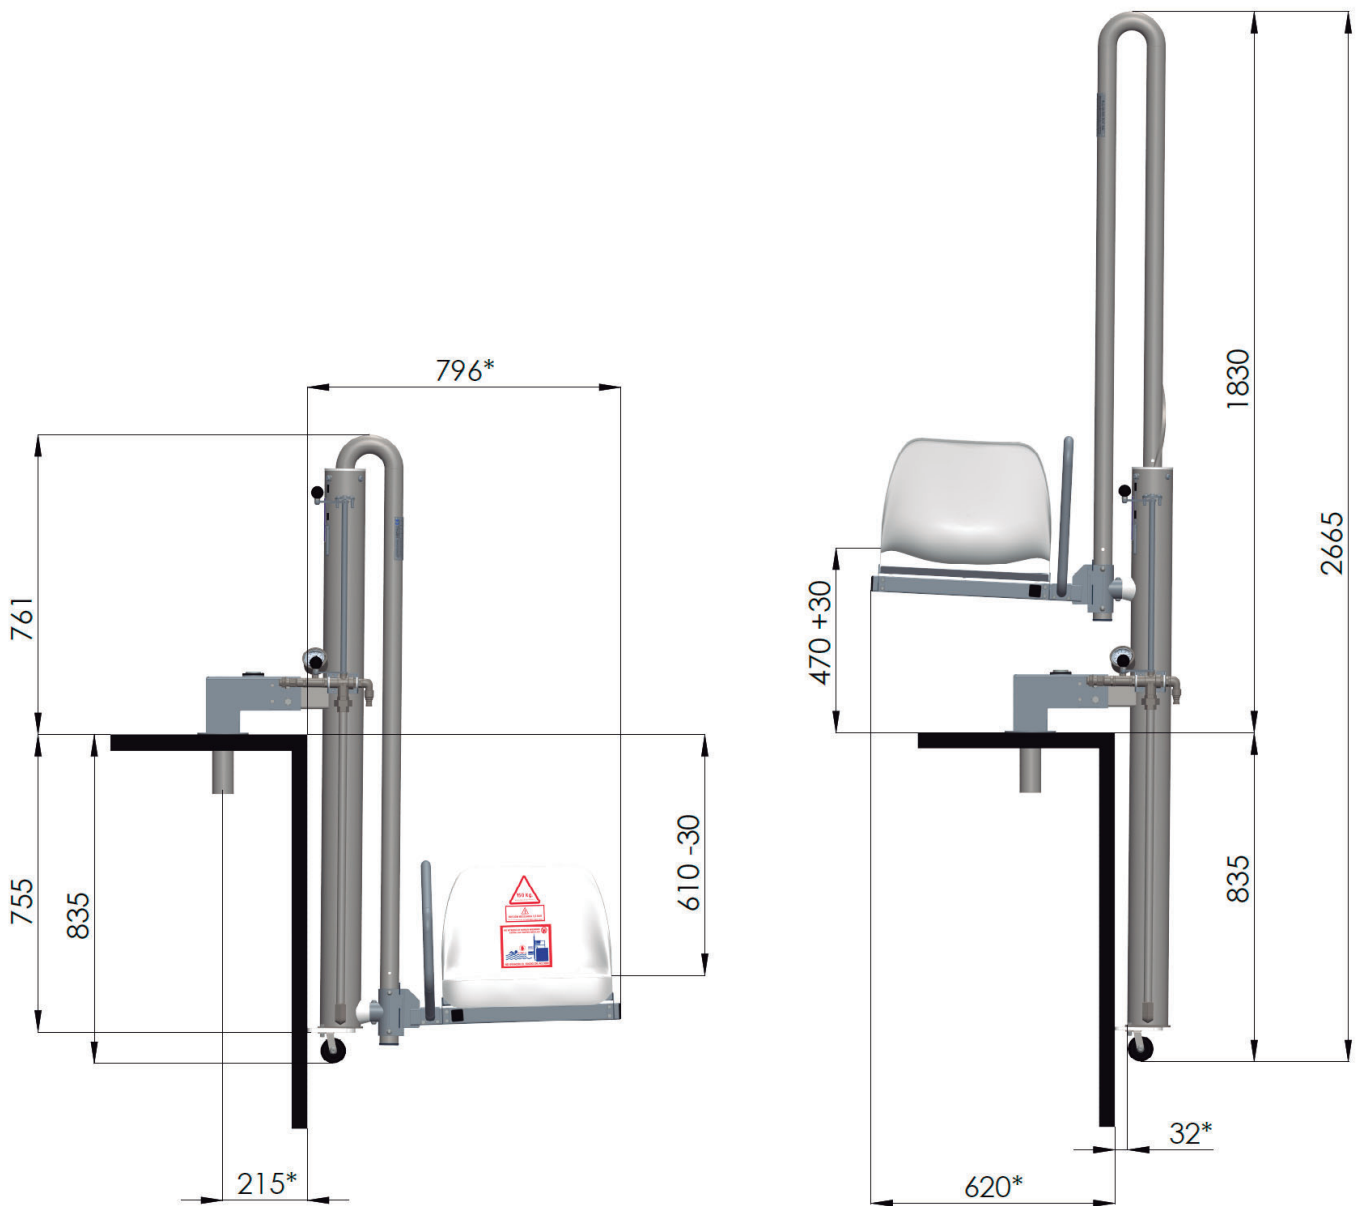

1. Exploded View and spare parts of the lift

The main spare parts of the lift are listed below. For replacement of any other component, please contact METALU offices.

1	Cylinder	24	TE fitting
2	Guide piece	26	Pressure gauge
3	Shaft	27	L-shaped piece
4	PVC seat	28	Three-way valve
5	Seat frame structure	29	Union nut
10	Seal and housing kit	30	90° elbow fitting M-F
11	Spacer	31	Spacer washers
12	Wheel	35	Seat holder
13	Wheel support	36	Anchor cap
14	Standard lower stop plate	43.1	Support foot cover
15	Anchor bushing	43.2	Levelling element
17	Handle ball	43.3	Support foot rod
18	Valve controls	46.1	Standard anchor
19	Water hose	46.2	Special 450 anchor
20	90° elbow fitting F-F	46.3	Special 600 anchor
21	Female quick connector	48	Pin
22	Male quick connector	49	Wall supports
23	Coupling sleeve	50	Bull's-eye level

Exploded view and spare parts of the lift.

11. Lift spatial dimensions

Dimensions of the lift in folded position. Units in millimetres [mm].

* Dimension dependent on the distance from the inner wall of the swimming pool to the cylinder.

Lift dimensions when positioned on a standard swimming pool profile. Units in millimetres [mm].

* Dimensions dependent on the 32 mm reference dimension, i.e. the distance from the inner wall of the swimming pool to the cylinder.

Spatial dimensions of the lift in deployed position. Units in millimetres [mm].

Dimensions of the three-dimensional space in which the lift operates (3D view).

Dimensions of the three-dimensional operating space of the lift (side view).